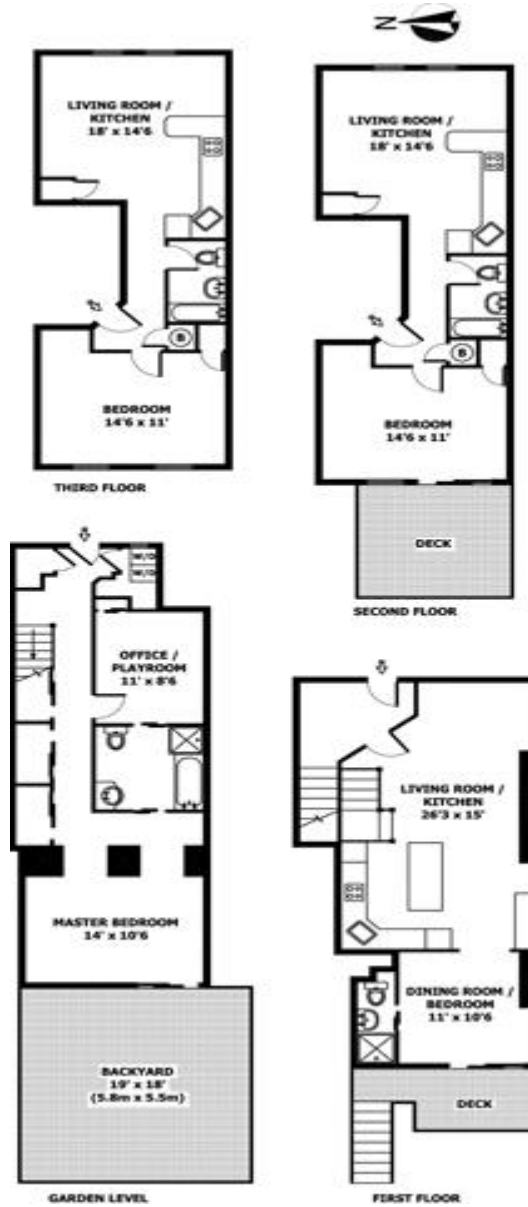

129 Manhattan Avenue
Btw. 105th and 106th

**Buyers: Call Cathy Connolly, Buyer Specialist (212) 769-2900, extension 219.
Negotiations: Call Dexter Guerrieri, President (212) 769-2900, extension 211.**

VANDENBERG, INC. *The Townhouse Experts*™ • LICENSED REAL ESTATE BROKER