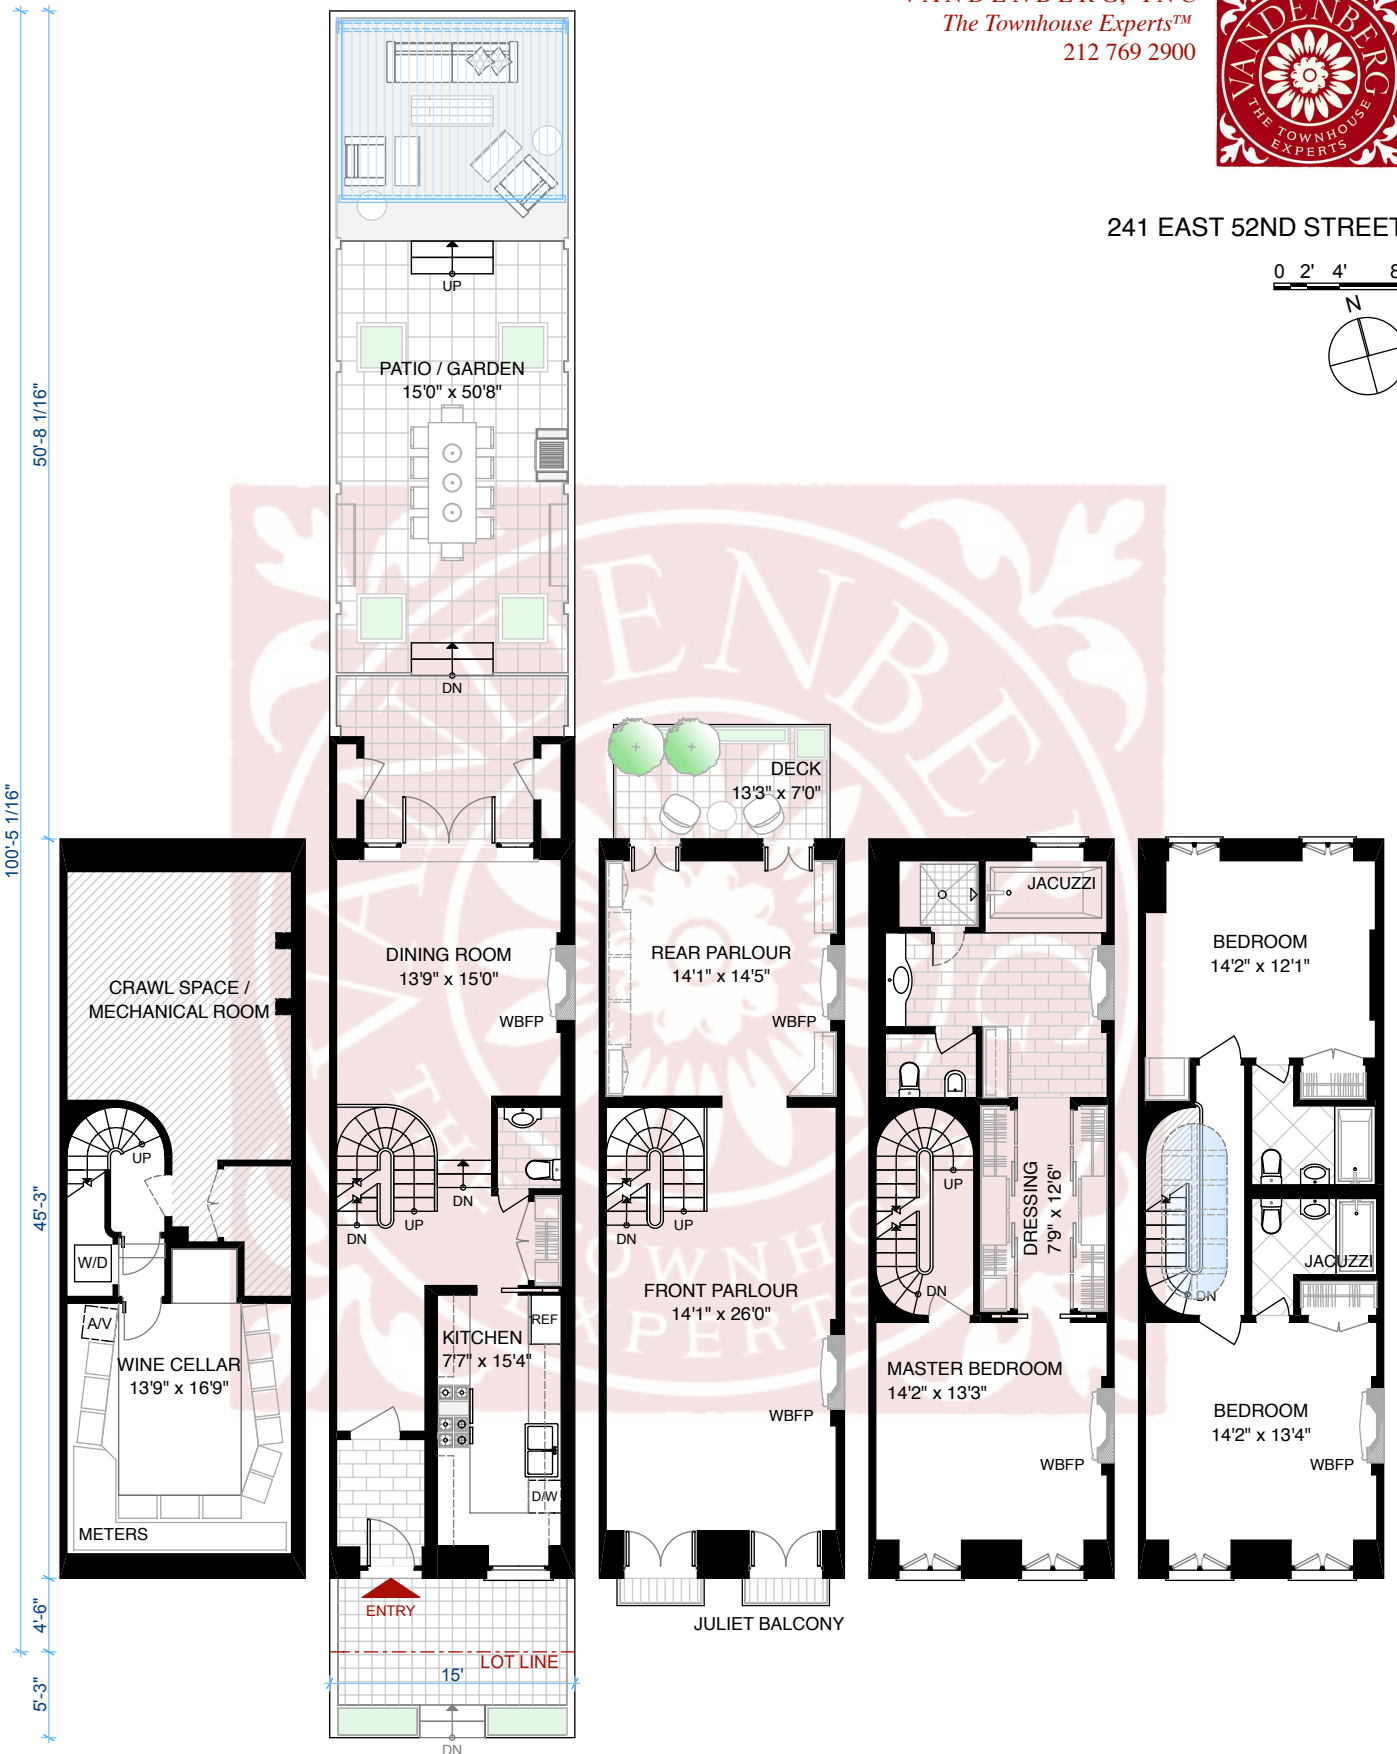

241 EAST 52ND STREET

CELLAR
 6'10" HEIGHT CEILING

GARDEN FLOOR
 7'10" / 9'7" HEIGHT

PARLOUR FLOOR
 9'10" HEIGHT CEILING

THIRD FLOOR
 8'9" HEIGHT CEILING

FOURTH FLOOR
 8'9" / 7'9" HEIGHT