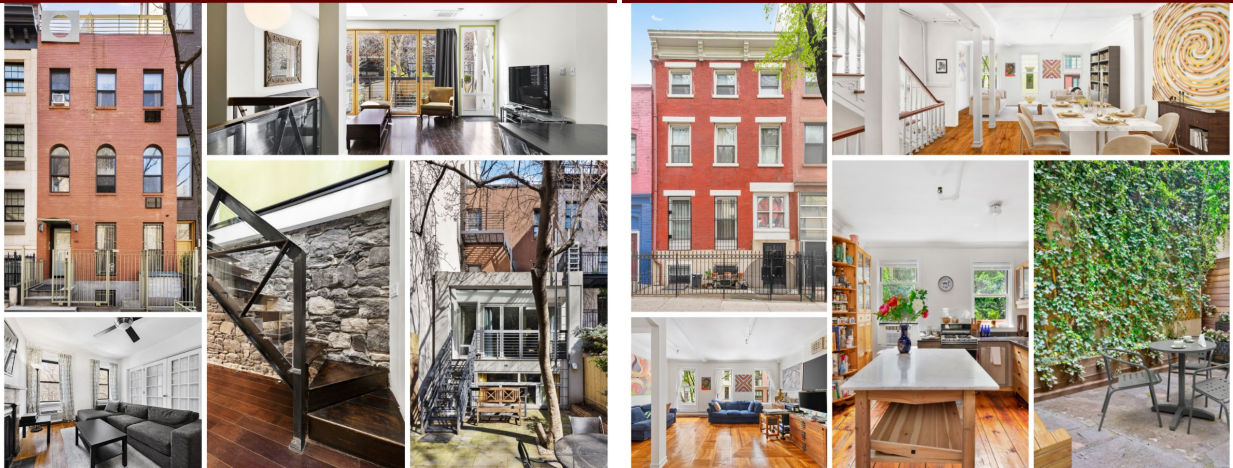

AT DOUGLAS ELLIMAN
REAL ESTATE

*Chelsea Open House Tour
with Vandenberg and Compass*

WEDNESDAY

MAY 15TH

5PM TO 6:30PM

448 WEST 25TH STREET

278 WEST 25TH STREET

\$5,495,000